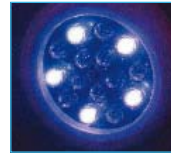

BLUE

Transformers

The transformers of this range are guaranteed water proof but for your safety, they must not be installed directly in water. All models are equipped with automatic thermal protection.

Reference	Model	Description	Euro
3072000137	4007-06	Toroidal transformer 230//12 - 100VA - IP56	76,17
3072000138	4007-05	Toroidal transformer 230//12 - 300VA - IP56	147
3072000139	4007-03	Toroidal transformer 230//12 - 600VA - IP56	209
3072000140	4007-04	Toroidal transformer 230//12 - 900VA - IP56	332
3072000669	WP20N	Toroidal transformer 230//12 - 20VA - IP68	38,08
3072000670	SHQ50	Toroidal transformer 230//12 - 50VA - IP68	57,74

CX-1203

Reference	Model	Description	Euro
3072000354	CX-1203	Digital control console for one or more RGB drivers	614