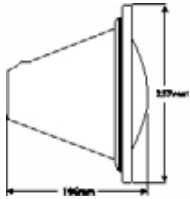

Amerlite with stainless steel face ring

Reference	Description	Euro
3011001980	12V, 300W, 5m (15') cord	263
3011031832	12V, 300W, 15m (50') cord	357

Niches for Amerlite

Reference	Description	Euro
3011031874	SS niche with 3/4" side hub, for CONCRETE pool	91,02
3011011887	Large PVC niche for CONCRETE pool	69,30
3011031885	SS niche with 3/4" side hub, for LINER pool	186