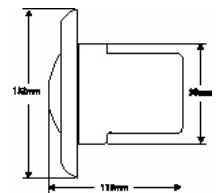

Spectrum Aqualight SAL

Reference	Description	Euro
3011021850	SAL 12V. 5m (15') cord	702
3011021851	SAL 12V. 15m (50') cord	748

Niches for SAL

Reference	Description	Euro
3011021888	SS niche with 3/4" top hub, for CONCRETE pool or spa	77,57
3011021890	small PVC niche for CONCRETE pool or spa	58,95
3003065181	SS niche with 3/4" top hub, for LINER pool or spa	112