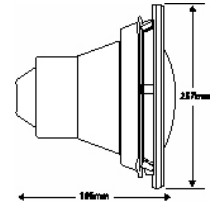

Spectrum Amerlite SAM

Reference	Description	Euro
3011011838	SAm 12V. 150W 5m (15') cord	880
3011011839	SAm 12V. 150W 15m (50') cord	925

Niches for SAm

Reference	Description	Euro
3011031874	SS niche with 3/4" side hub, for CONCRETE pool	91,02
3011011887	Large PVC niche for CONCRETE pool	69,30
3011031885	SS niche with 3/4" side hub, for LINER pool	186