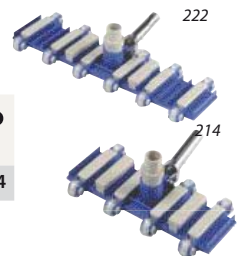

Reference	Description	Euro
3016019772	C401 Portable Photometric Measuring	1248

VACUUM TUBE - POOLFLEX

Reference	Model	Description	Euro
3038005608	8769BU	Poolflex, 50m roll, section 1 m	81,69

ACCESSORIES

Reference	Model	Description	Euro
3036001029	59439	Plastic Pool Hose with swivel cuff 7.5 m	25,36
3036001030	59440	Plastic Pool Hose with swivel cuff 9 m	30,52
3036001031	59441	Plastic Pool Hose with swivel cuff 10 m	35,14
3036001032	59442	Plastic Pool Hose with swivel cuff 12 m	40,24
3036001034	59443	Plastic Pool Hose with swivel cuff 15 m	50,67
3036001035	59444	Plastic Pool Hose with swivel cuff 18 m	60,33
3036001036	59464	Plastic Pool Hose with swivel cuff 20 m	67,10
3036001038	59445	Plastic Pool Hose with swivel cuff 25 m	84,22
3036005316	59299	Section hose	4,97
3036005317	59300	Tapered leader hose	7,48
1 3007992063	9068BX	Vac hose roller (max. 15 m)	22,31

PRO-VAC

These patented vacuum heads will clean a pool bottom in up to half the time, even with low flow suction. Unique suction chamber concentrates vacuum velocity from both ends as well front to back. Has metal swivel handle on stainless steel shaft and strategically placed weights for balance and ease of operation. Adjustable wheels increase or decrease vacuum velocity and special flex strips guide debris into exclusive suction chamber. Swivel connection for 1 1/2" vac hose while 2" fits directly on body. Recommended by Service Pros throughout the world.

COMMERCIAL VACUUM HEADS

Reference	Model	Description	Euro
3010011635	250	<i>Swivel Wheel Vacuum Head. 482mm (19") Body has 1 1/2" swivel hose connection to prevent twisting. 2" hose fits on body. Fully enclosed weights and adjustable polyurethane wheels swivel in any direction.</i>	152
3010011638	241	Super Pro Vac 1041 mm	285